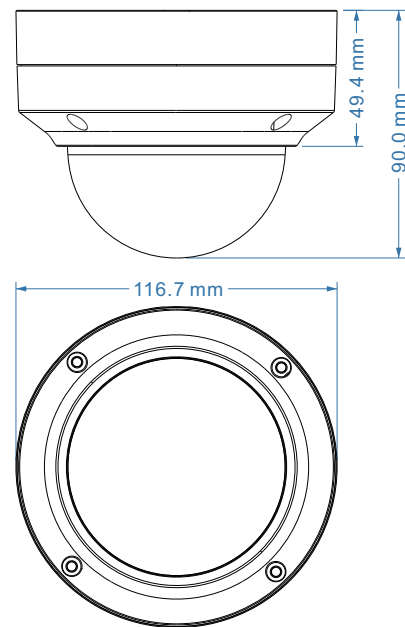

## Features That Make a Difference:

- 2MP resolution (1920 × 1080), H.265
- True day / night
- 10 ~ 20m IR distance
- Digital WDR
- 3D DNR, HLC & BLC
- Dual streams
- Smart codec by ROI
- PoE power supply
- IP67 / IK10

## Specification

Camera	
Imager	1 / 2.7" CMOS
Effective Pixels	1920 × 1080
Min. Illumination	0.0035lux @F1.2, AGC ON; 0 lux with IR
Shutter Speed	PAL: 1 / 25 s ~ 1 / 100000 s NTSC: 1 / 30 s ~ 1 / 100000 s
S/N Ratio	≥52 dB
Angle Adjustment	Pan : 0°~355°, Tilt : 0°~67°, Rotation : 0°~355°
Lens	
Focal Length	2.8 mm @ F1.85, 3.6 mm @ F2.0
Iris Type	Fixed Iris
Field of View	2.8 mm @ F1.85: Horizontal : 102°, Vertical: 69.6° 3.6 mm @ F2.0: Horizontal field of view : 97°, Vertical: 64.8°
Focus Control	None
Lens Mount	M12
Video	
Video Compression	H.265 / H.264 / MJPEG
H.264 Compression Standard	Base Line / Main Profile / High Profile
H.265 Compression Standard	Main Profile @Level4.1 Main Tier
Resolution	1080P ( 1920×1080 ), 720P ( 1280×720 ), D1, CIF, 480×240
max.Frame Rate	30fps @ all resolution
Video Bit Rate	128 Kbps ~ 5 Mbps
Multiple Streaming	dual streams
Main Stream	60Hz : 1080P( 1 ~ 30fps ) / 720P( 1 ~ 30fps ) 50Hz : 1080P( 1 ~ 25fps ) / 720P( 1 ~ 25fps )
Sub Stream	60Hz : D1( 1 ~ 30fps ) / 480x240( 1 ~ 30fps ) / CIF( 1 ~ 30fps ) 50Hz : D1( 1 ~ 25fps ) / 480x240( 1 ~ 25fps ) / CIF( 1 ~ 25fps )
Smart Codec	ROI, 3 zones
Bitrate Control	VBR / CBR
Quality Control	Five levels under VBR; Freely adjustable under CBR
Image Setting	ROI, Saturation, Brightness, Chroma, Contrast, Wide Dynamic, Sharpen, NR, etc.

General	
Power Supply	DC12V / PoE
Power Consumption	< 6.5W
Dimensions ( mm )	Φ 116.7 × 90
Material	Metal
Weight	600g
Installation	Ceiling mounting ( Wall mounting available with the junction box and bracket )

### Dimension