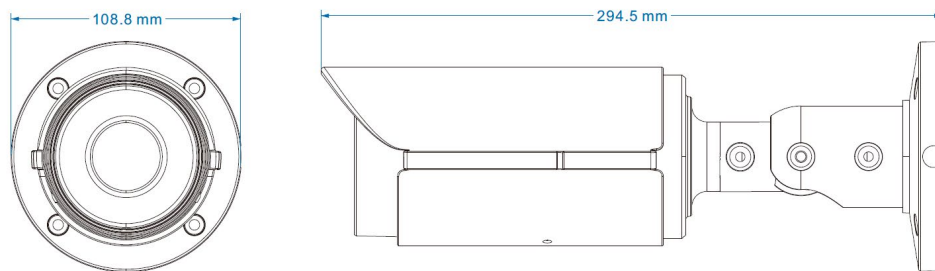

2MP V/F IR Bullet Network Camera

Features That Make a Difference:

- 2MP resolution (1920 × 1080), H.265
- True day / night
- 30 ~ 50m IR distance
- True WDR, up to 120dB
- 3D DNR, HLC & BLC
- Defog
- Triple streams
- Smart codec by ROI
- 2-way audio & alarm in/out
- Onboard storage
- PoE power supply
- Basic intelligent video analytics
- IP66

Specification

Camera	
Imager	1 / 2.7" CMOS
Effective Pixels	1920 × 1080
Min. Illumination	0.009lux@F1.2,AGC ON; 0 lux with IR
Shutter Speed	PAL: 1 / 25 s ~ 1 / 100000 s NTSC: 1 / 30 s ~ 1 / 100000 s
S/N Ratio	≥52 dB
Angle Adjustment	Any angle
Lens	
Focal Length	2.8 ~ 12 mm @F1.4
Iris Type	Fixed Iris
Field of View	2.8 ~ 12 mm @F1.4: Horizontal FOV: 94.3° ~ 35.6° Vertical FOV: 64.5°-20.5°
Focus Control	Manual focus
Lens Mount	Φ 14
Video	
Video Compression	H.265 / H.264 / MJPEG
H.264 Compression Standard	Base Line / Main Profile / High Profile
H.265 Compression Standard	Main Profile @Level 4.1 Main Tier
Resolution	1080P (1920 x 1080), 720P (1280 x 720), D1, CIF, 480 x 240
Max.Frame Rate	30fps @ all resolution
Video Bit Rate	64Kbps ~ 8Mbps
Multiple Streaming	Triple streams
Main Stream	60Hz : 1080P(1 ~ 30fps) / 720P(1 ~ 30fps) 50Hz : 1080P(1 ~ 25fps) / 720P(1 ~ 25fps)
Sub Stream	60Hz : D1(1 ~ 30fps) / CIF(1 ~ 30fps) 50Hz : D1(1 ~ 25fps) / CIF(1 ~ 25fps)

Environmental	
Operating Temperature	- 30 °C ~ 60 °C
Operating Humidity	10 % ~ 90 % relative humidity
Ingress Protection	IP66
General	
Power Supply	DC12V / PoE
Power Consumption	< 9.5W
Dimensions (mm)	Φ 108.8 × 294.5
Material	Metal / Plastic
Weight	1175g
Installation	Wall mounting, ceiling mounting

* Working with HAPI3 protocol only.

Dimension

Ordering Information

Model	Description
ISE-B02V013-N	H.265 2MP Manual V/F IR Bullet N/W Camera, 2.8-12mm, 30-50M, DC12V/PoE, IP66, IVA

Approvals

www.tycosecurityproducts.com